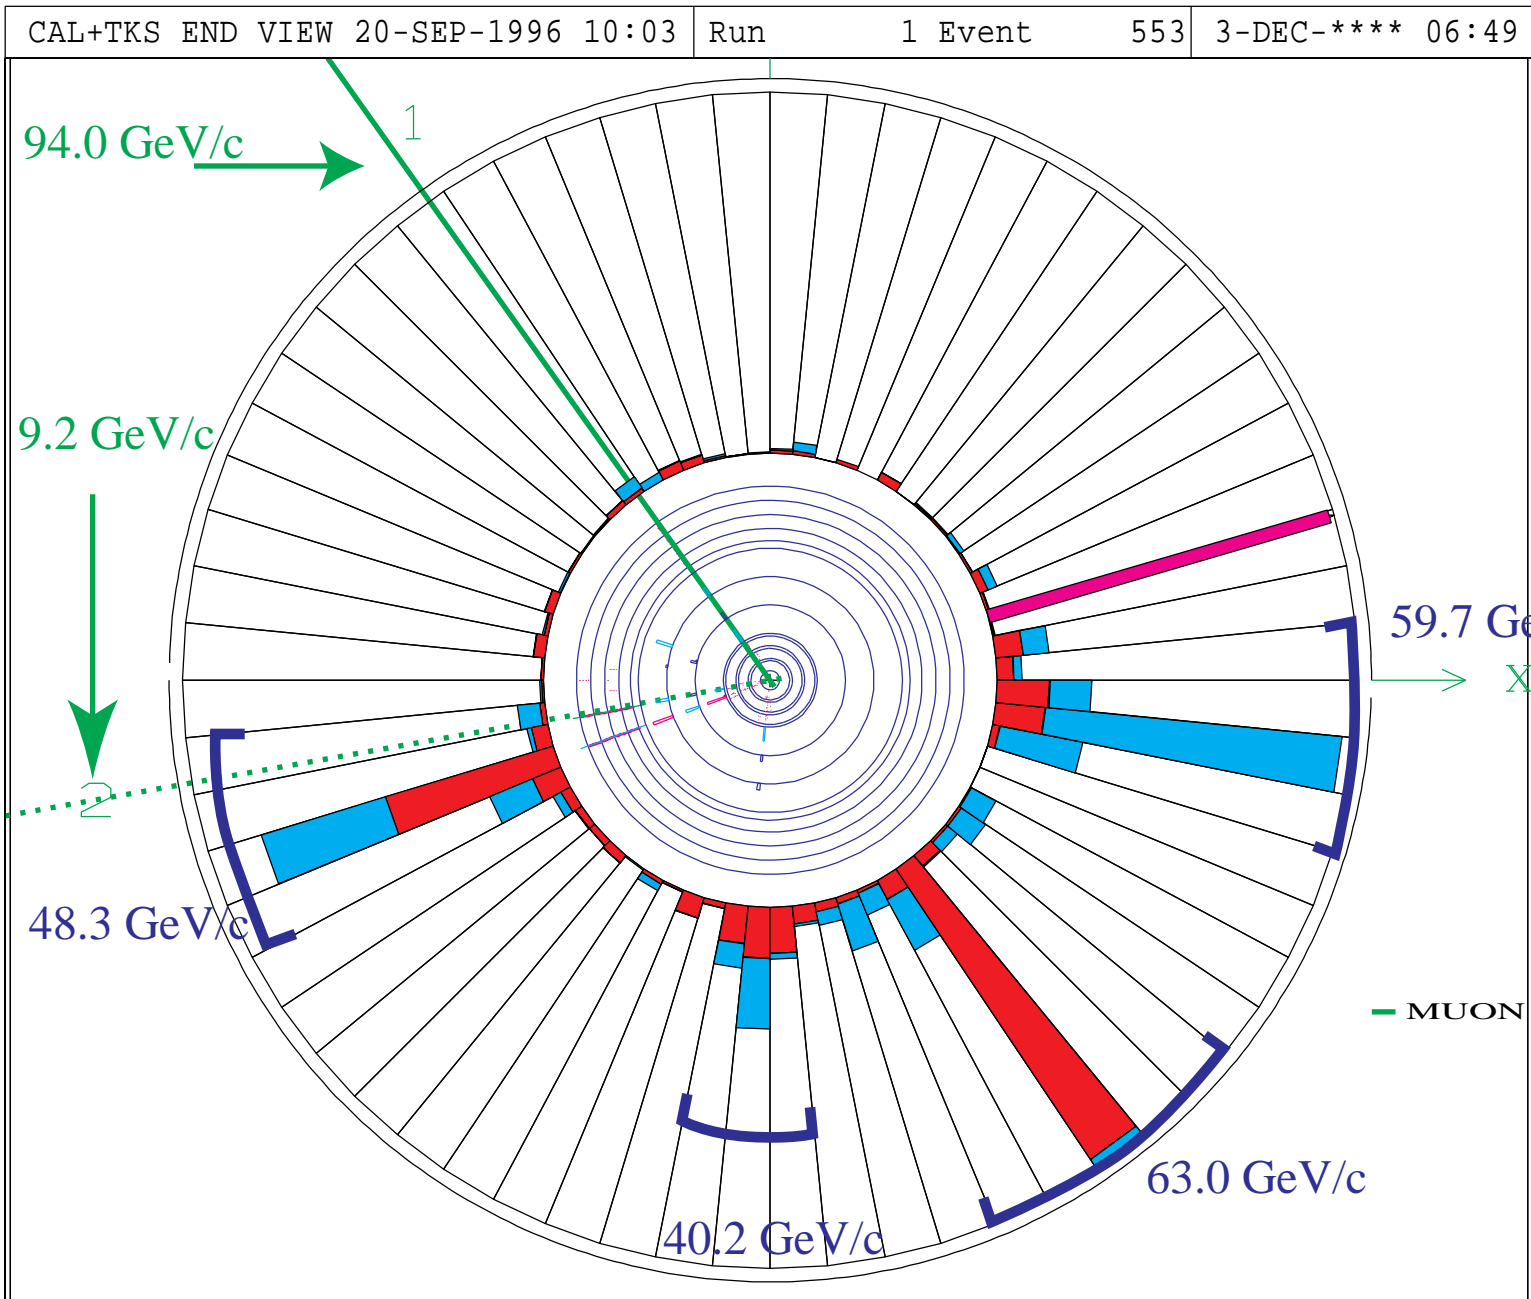

D-Zero Detector at Fermi National Accelerator Laboratory

D-Zero Detector at Fermi National Accelerator Laboratory

D-Zero Detector at Fermi National Accelerator Laboratory

D-Zero Detector at Fermi National Accelerator Laboratory