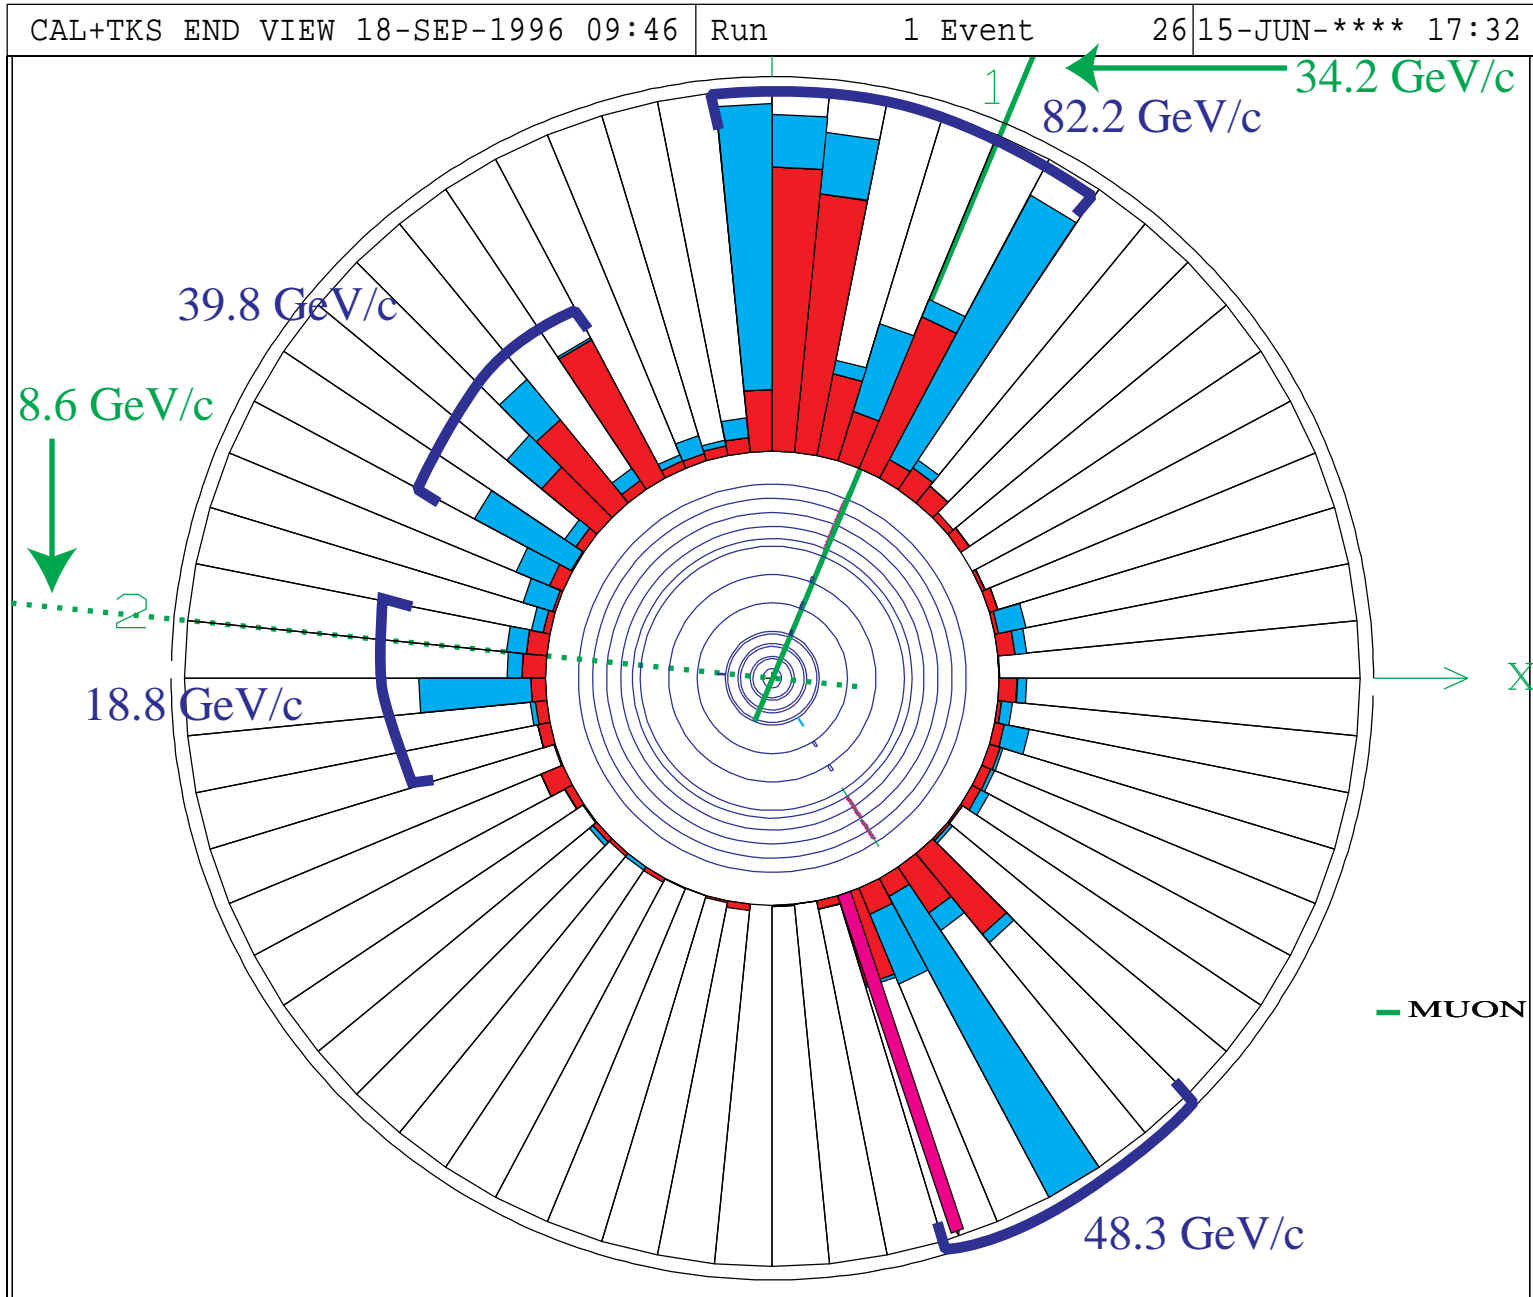

D-Zero Detector at Fermi National Accelerator Laboratory

D-Zero Detector at Fermi National Accelerator Laboratory

D-Zero Detector at Fermi National Accelerator Laboratory

D-Zero Detector at Fermi National Accelerator Laboratory