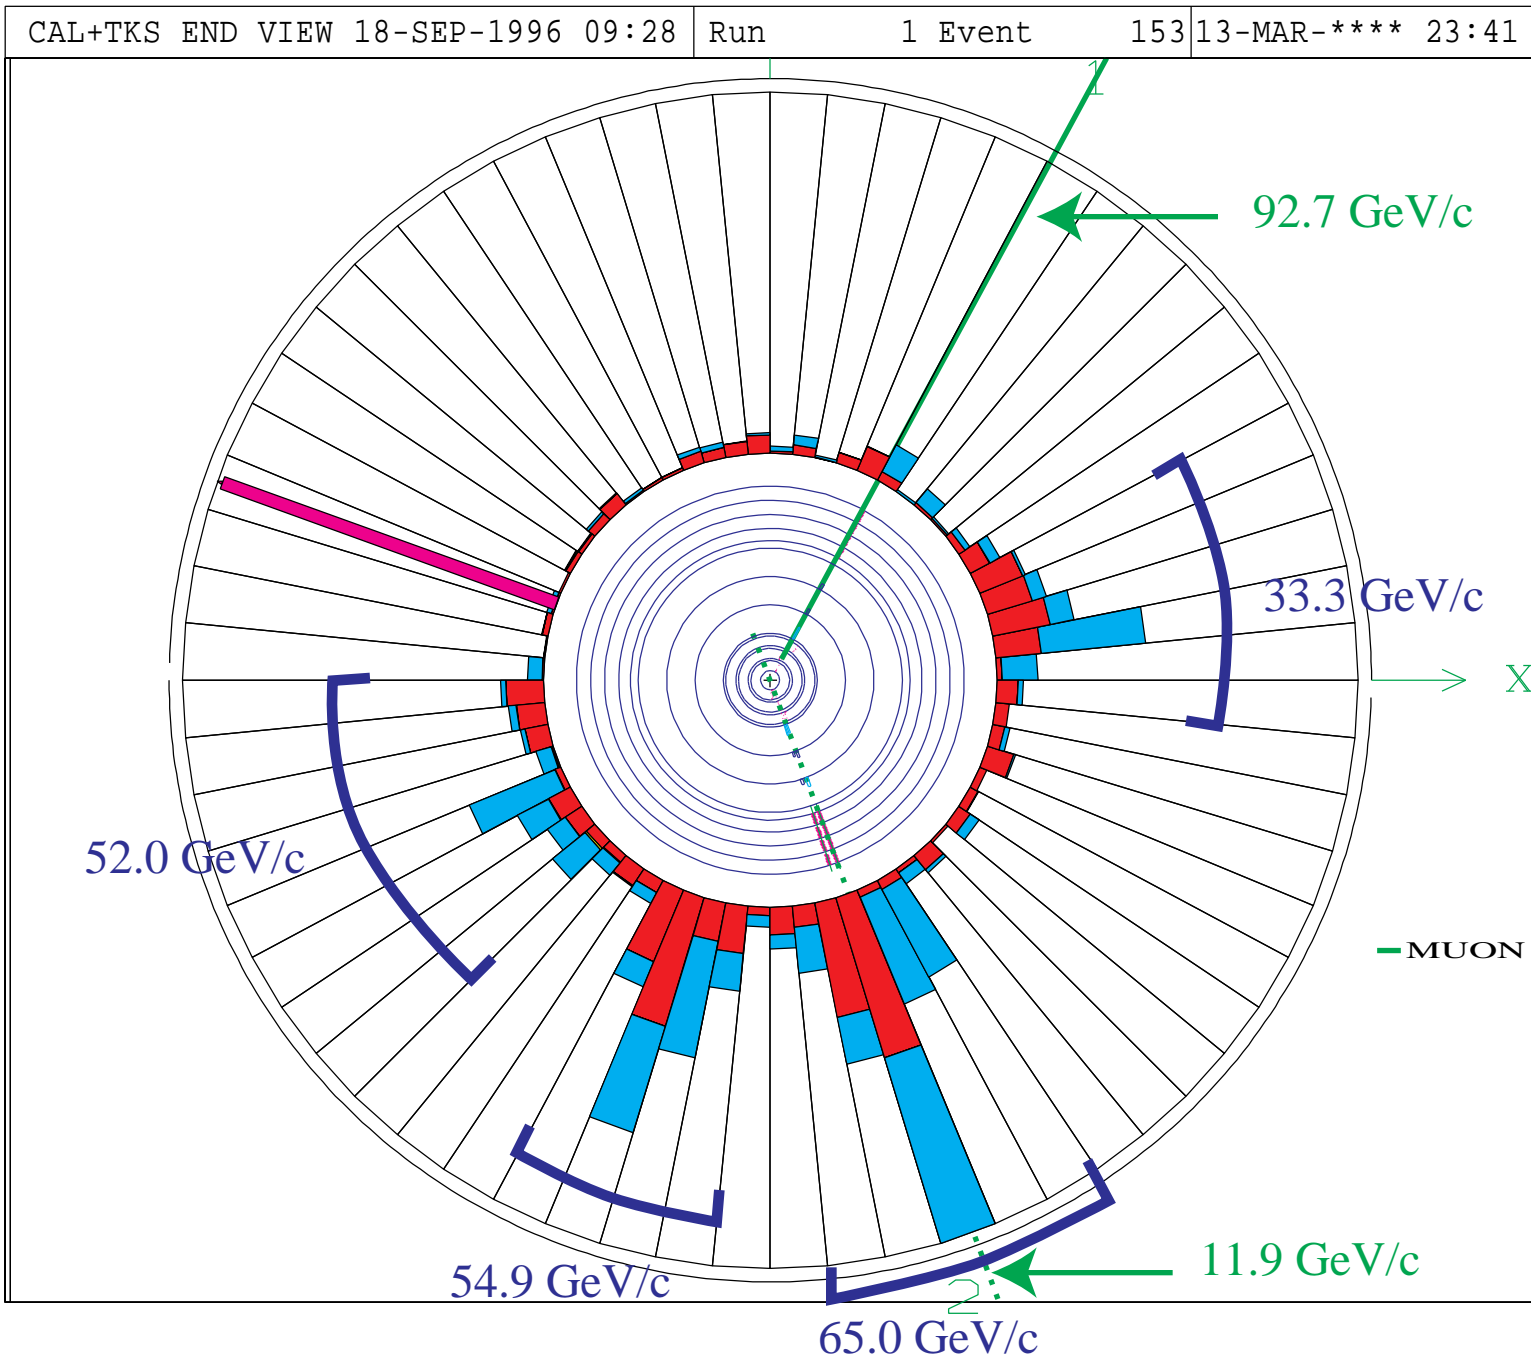

D-Zero Detector at Fermi National Accelerator Laboratory

D-Zero Detector at Fermi National Accelerator Laboratory

D-Zero Detector at Fermi National Accelerator Laboratory

D-Zero Detector at Fermi National Accelerator Laboratory