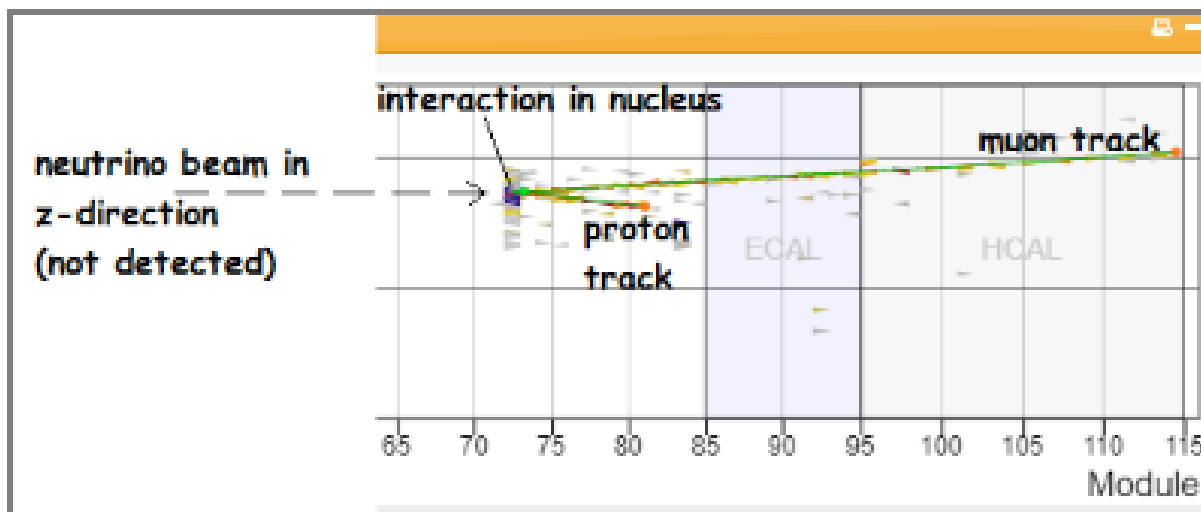

MINERvA Masterclass "Cheat Sheet"

Basic elements of a signal event

Classic signal event

Classic background events

Recoil background

Vertex background

Non-conforming

MINERvA Masterclass "Cheat Sheet"

Standard model chart