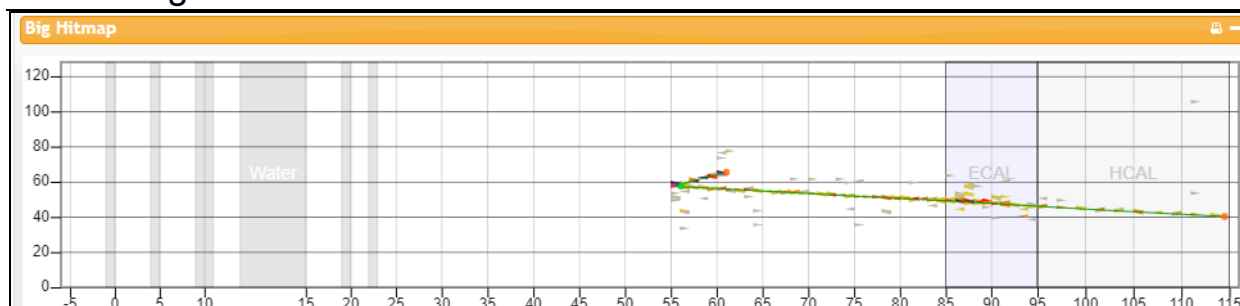

MINERvA Masterclass "Cheat Sheet"

Basic elements of a signal event

Classic signal event

Classic background events

Recoil background

Vertex background

Non-conforming

MINERvA Masterclass "Cheat Sheet"

Standard model chart