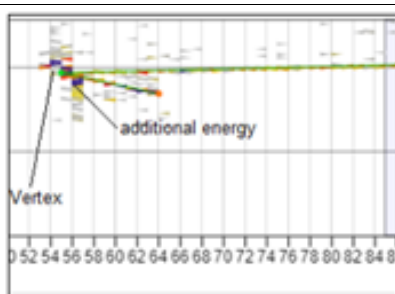

MINERvA Masterclass "Cheat Sheet"

Basic elements of a signal event

Classic signal event

Classic background events

Recoil background

Vertex background

Non-conforming

MINERvA Masterclass "Cheat Sheet"

Standard model chart