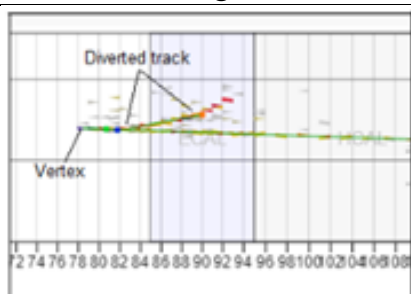

MINERvA Masterclass "Cheat Sheet"

Basic elements of a signal event

Classic signal event

Classic background events

Recoil background

Vertex background

Non-conforming

MINERvA Masterclass "Cheat Sheet"

Standard model chart